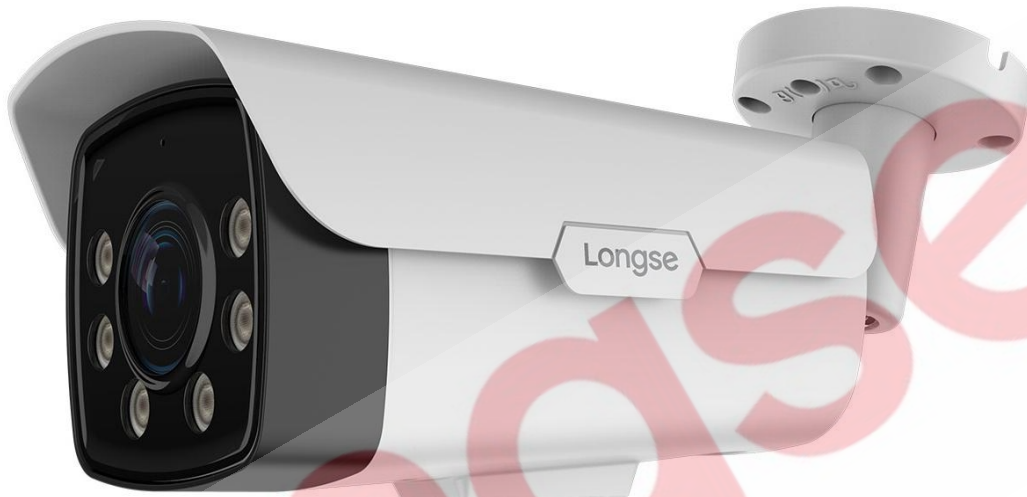

BMLA

Full Color HD Camera

BMLAHTC8004XESW

- Full Color Bullet
- 1/2.8" SONY CMOS sensor
- 2.7-13.5mm Motorized Lens
- Support Warm white (4000K), up to 60m

www.longse.com

Data Subject To Change Without Notice

Model NO.	BMLAHTC8004XESW
Video Output Mode	AHD/TVI/CVI: 8M@15fps/12.5fps, 4M/2M@30fps/25fps;CVBS
Camera	
Image Sensor	1/2.8" SONY CMOS sensor
Image Resolution	8M:3840*2160 4M:2560*1440 2M:1920*1080
TV System	PAL/NTSC
Electronic Shutter	Auto
Minimum Illumination	Color : 0.01 lux@F1.6, 0 Lux with white light
Scanning System	Progressive Scan
Lens	
Focus Length	2.7-13.5mm Motor Zoom
Focus Control	Auto
Lens Type	Auto
Night Vision	
IR Cut Filter	YES
Infrared LED	NO, Support Warm white (4000K)
Light Distance	up to 60m
IR Status	AGC Auto Control
Camera Features	
Starlight	N/A
Day/Night	Color
OSD Menu	YES
WDR	120dB
UTC	YES
Noise Reduction	3DNR
Coaxial Audio	N/A
White Balance	AUTO / MANUAL
Gain Control	AUTO
General	
Housing	Main Body: Metal Cover: Plastic, IP67
Bracket	YES
Operation Temperature	-10°C ~ +60°C RH95% Max
Storage Temperature	-20°C ~ +60°C RH95% Max
Power Source	DC12V±10%, 1000mA
Dimension	220(W) x 109(H) x 106(D)mm
Weight	2.15Kg

Technical Specifications

Model	BMLA
Material	Aluminum & SECC & PC
Dimension(WxHxD)	109 x 106x 220mm
Weight	2.15kg
Color	White
Operating Temperature	-20°C ~ +60°C
Humidity	< 95% RH
Junction Box	B320

Dimensions (mm)